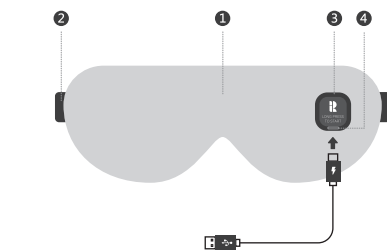

User Manual

CORDLESS HEATED EYE MASK

RY-EM01